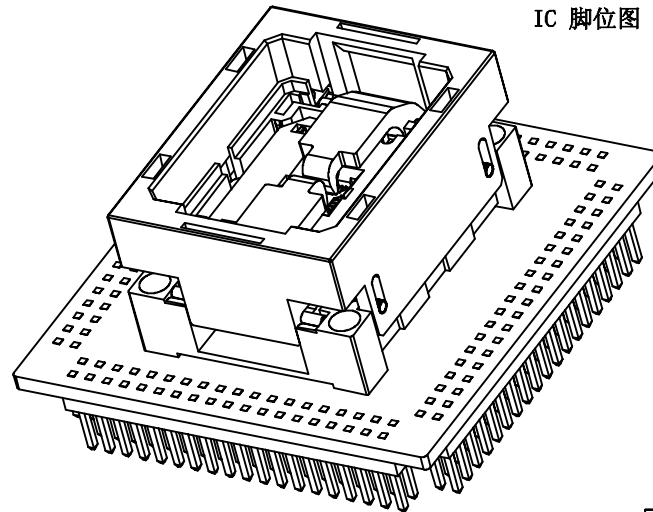

REVISION	DESCRIPTION	CHECK	APP	DATE	REV. NOTICE. NO
△1					
△2					
△3					

QFN64-0.5转接板连线图

PROJECTION		GENERAL TOLERANCES	±0.10	TITLE	QFN64-0.5 SOCKET
		R E V	A	CLASS	QFN064-0.5-TP01G
DIMENSION:	mm	SCALE:	1:1	DRW. NO	QFN064-0.5-TP01G-A-01
APP:		DATE:			
CHECK:		DATE:			
DECK:		DATE:	20120822		