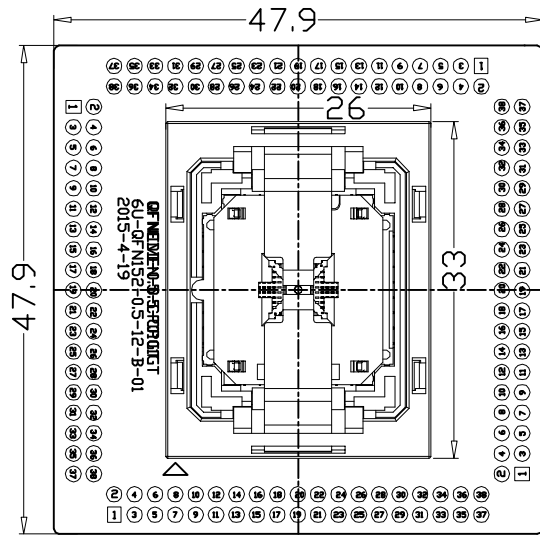

REVISION	DESCRIPTION	CHECK	APP	DATE	REV. NOTICE. NO
△1					
△2					
△3					

QFN64-0.5转接板连线图

PROJECTION		GENERAL TOLERANCES	±0.10	TITLE	QFN64-0.5 SOCKET
		R E V	A	CLASS	QFN064-0.5-TP01G
DIMENSION:	mm	SCALE:	1:1	DRW. NO	QFN064-0.5-TP01G-A-01
APP:		DATE:			
CHECK:		DATE:			
DECK:		DATE:	20120822		