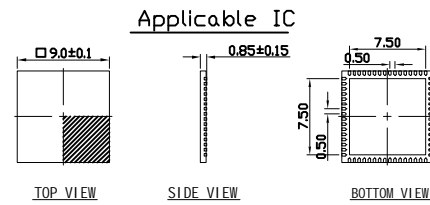

REVISION	DESCRIPTION	CHECK	APP	DATE	REV. NOTICE. NO
△1					
△2					
△3					

QFN64-0.5转接板连线图

PROJECTION		GENERAL TOLERANCES	±0.10	TITLE	QFN64-0.5 SOCKET
		R E V	A	CLASS	QFN064-0.5-TP01G
DIMENSION:	mm	SCALE:	1:1	DRW. NO	QFN064-0.5-TP01G-A-01
APP:		DATE:			
CHECK:		DATE:			
DECK:		DATE:	20120822		