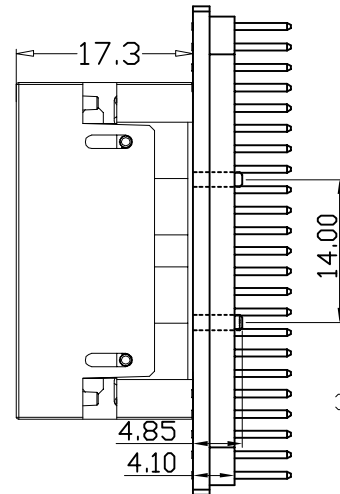

REVISION	DESCRIPTION	CHECK	APP	DATE	REV. NOTICE. NO
△1					
△2					
△3					

QFN64-0.5转接板连线图

PROJECTION		GENERAL TOLERANCES	±0.10	TITLE	QFN64-0.5 SOCKET
		R E V	A	CLASS	QFN064-0.5-TP01G
DIMENSION:	mm	SCALE:	1:1	DRW. NO	QFN064-0.5-TP01G-A-01
APP:		DATE:			
CHECK:		DATE:			
DECK:		DATE:	20120822		