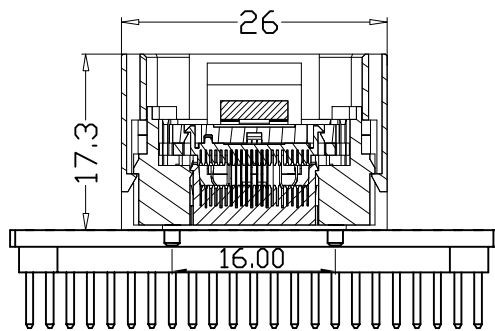

REVISION	DESCRIPTION	CHECK	APP	DATE	REV. NOTICE. NO
△1					
△2					
△3					

QFN64-0.5转接板连线图

PROJECTION		GENERAL TOLERANCES	±0.10	TITLE	QFN64-0.5 SOCKET
		R E V	A	CLASS	QFN064-0.5-TP01G
DIMENSION:	mm	SCALE:	1:1	DRW. NO	QFN064-0.5-TP01G-A-01
APP:		DATE:			
CHECK:		DATE:			
DECK:		DATE:	20120822		