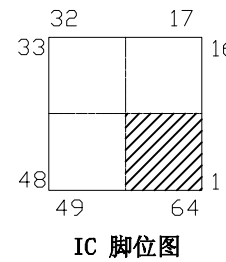

REVISION	DESCRIPTION	CHECK	APP	DATE	REV. NOTICE. NO
△1					
△2					
△3					

QFN64-0.5转接板连线图

PROJECTION		GENERAL TOLERANCES	±0.10	TITLE	QFN64-0.5 SOCKET
		R E V	A	CLASS	QFN064-0.5-TP01G
DIMENSION:	mm	SCALE:	1:1	DRW. NO	QFN064-0.5-TP01G-A-01
APP:		DATE:			
CHECK:		DATE:			
DECK:		DATE:	20120822		