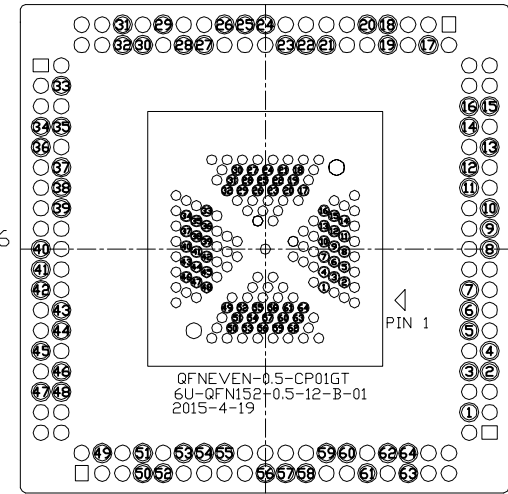

REVISION	DESCRIPTION	CHECK	APP	DATE	REV. NOTICE. NO
△1					
△2					
△3					

QFN64-0.5转接板连线图

PROJECTION		GENERAL TOLERANCES	±0.10	TITLE	QFN64-0.5 SOCKET
		R E V	A	CLASS	QFN064-0.5-TP01G
DIMENSION:	mm	SCALE:	1:1	DRW. NO	QFN064-0.5-TP01G-A-01
APP:		DATE:			
CHECK:		DATE:			
DECK:		DATE:	20120822		